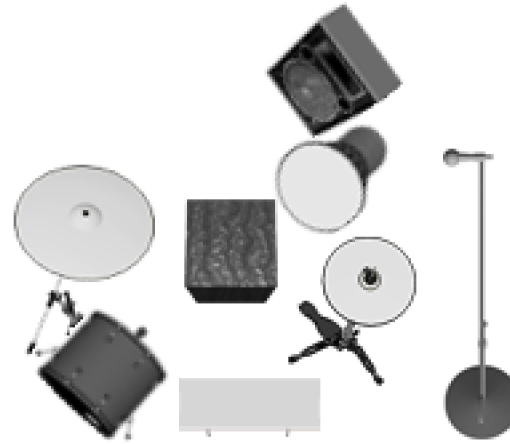

# QUATTROSOUND

Leah  
Violin

Kay-Ta  
Guitar

Jorge  
Percussion

Giovanna  
Cello

INPUT  
 1. Violin DI/Phantom  
 2. Guitar DI  
 3. Cajon  
 4. Kick  
 5. Snare/Darbuka  
 6. Drm Ovrhd – Typewriter  
 7. Drm Ovrhd  
 8. Cello DI/Phantom  
 9. Violin vocal

10. Guitar vocal  
 11. Drum vocal  
 12. Cello vocal  
  
 4 separate monitor mixes  
 Note: Violin, Guitar, Cello  
 need power for pedal/  
 wireless. Violin and Cello  
 bring instrument mics that  
 need phatom power.