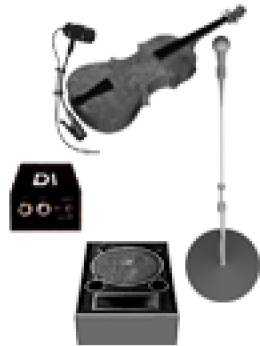

# QUATTROSOUND

Leah  
Violin

Kay-Ta  
Guitar

Jorge  
Percussion

Giovanna  
Cello

INPUT  
 1. Violin DI/Phantom  
 2. Guitar DI  
 3. Cajon  
 4. Kick  
 5. Snare/Darbuka  
 6. Drm Ovrhd – Typewriter  
 7. Drm Ovrhd  
 8. Cello DI/Phantom  
 9. Violin vocal

10. Guitar vocal  
 11. Drum vocal  
 12. Cello vocal  
  
 4 separate monitor mixes  
 Note: Violin, Guitar, Cello  
 need power for pedal/  
 wireless. Violin and Cello  
 bring instrument mics that  
 need phatom power.